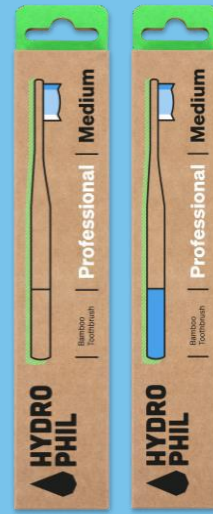

NEW | HYDROPHIL BAMBOO TOOTHBRUSH RANGE

CLASSIC |
HYD1030
Medium | Natural and
Atlantic Ocean

PREMIUM |
HYD1040 | HYD1041 | HYD1042
Super Soft | Natural and Lilac Whisper
Soft | Natural and Caribbean Sea
Medium | Natural and Atlantic Ocean

PRO |
HYD1051
Medium | Natural and
Atlantic Ocean

KIDS CLASSIC |
HYD1096 2-pack
Soft | Orange

NEW | HYDROPHIL BRUSH PROFILE DESIGNS

CLASSIC | KIDS CLASSIC |

Straight brush profile and rounded bristles for effective cleaning

PREMIUM |

High/low brush profile and rounded bristles that perfectly adapt to your teeth

PRO |

Curved brush profile with spiral filaments for optimum results

FSC certified Bamboo |

BPA free |

No parabens or petroleum |