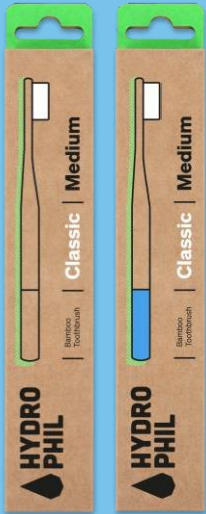

NEW | HYDROPHIL BAMBOO TOOTHBRUSH RANGE

CLASSIC |
HYD1030
Medium | Natural and
Atlantic Ocean

PREMIUM |
HYD1040 | HYD1041 | HYD1042
Super Soft | Natural and Lilac Whisper
Soft | Natural and Caribbean Sea
Medium | Natural and Atlantic Ocean

PRO |
HYD1051
Medium | Natural and
Atlantic Ocean

KIDS CLASSIC |
HYD1096 2-pack
Soft | Orange

NEW | HYDROPHIL BRUSH PROFILE DESIGNS

CLASSIC | KIDS CLASSIC |

Straight brush profile and rounded bristles for effective cleaning

PREMIUM |

High/low brush profile and rounded bristles that perfectly adapt to your teeth

PRO |

Curved brush profile with spiral filaments for optimum results

FSC certified Bamboo |

BPA free |

No parabens or petroleum |